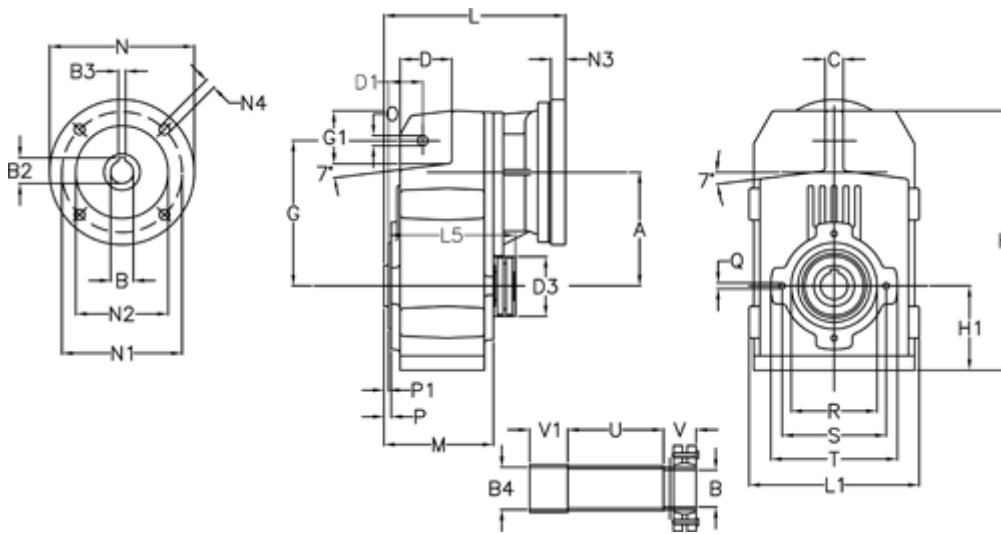

Article number: 29560228815220

Description: Shaft mounted gear  
A253S-288,1-P63B5

## Measures

A = 128.75	D1 = 43.5	I5 = 197.5	P1 = 3.5	V1 = 40
B = 31	d3 = 83	M = 135.5	Q = M10x14	
B1 = 11	G = 162	N = 140	R = 110	
B2 = 12.8	G1 = 58.0	N1 = 115	S = 130	
B3 = 4	H = 290.5	N2 = 95	T = 150	
B4 = 32	H1 = 93.5	N4 = M8x19	Tightening torque N m = 14.5	
C = 20	L = 213.0	O = 13	U = 96.0	
D = 57.0	L1 = 188	P = 6.0	V = 38	